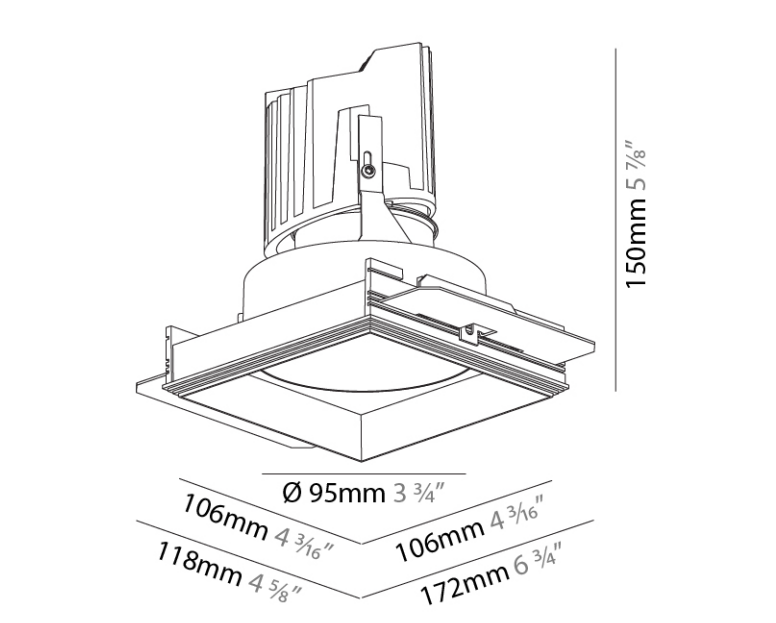

Ceiling Thickness (mm): 10 / 12.5 / 15 / 25
Ceiling Thickness (in): 3/8 or 1/2 or 9/16 or 1

Min. Recessing Depth (mm): 170
Min. Recessing Depth (in): 6 11/16

Light Distribution: Downlight
Weight (kg): 0.705
Weight (lbs): 1.55

Fixture Finish: SSR / BKV / CWI / CRY / HAB / LAG / UFT / ITA / RUA / RUR / MIC / FTG / MYG / TWT / LOD / PUS / FRO / FUP / KIA / POP / BLS / SPG / MEY / GOH / GUM / CHC / COM / ABZ / JAG / OBR / MOS / ROR

Fixture Material: Aluminum Die Cast
Cut-out Measurements: 120mm / 4 3/4" x 120mm / 4 3/4"
Upon Request: Unique Ceiling Thickness

ELECTRICAL

Lamp Type: LED (Zhaga Standard)
Input Wattage (W): 15.5
Total Output Wattage (W): 14.5

Dimming: Tri-Mode (Non-Dimming and Phase Dimming (120Vac only) and 0-10V Dimming)

Driver Included: No
Driver Location: Recessed Housing
Driver Type: Constant Current - Universal
Driver Class: Class 2

Housing: See components
Input Voltage (V): 120 - 277
Constant Current (MA): 500

LED

Number of LEDs: 1
Color Temperature (°K): 2700 / 3000 / 3500 / 4000
Max. Delivered Lumen (lm): 940 / 980 / 1029 / 1050
Nominal Lumen (lm): 1386 / 1438 / 1511 / 1542

CRI: >90 CRI
Efficiency (%): 87.9 / 88.4 / 87.9

Lamp Life (hrs): 50000
Upon Request: RGB-W Tunable White Special Color Temperature Special LED

OPTICAL

Reflector: 20 / 40 / 60
Upon Request: Special Beam Angles

Ratings and Certifications

IP rating: IP20