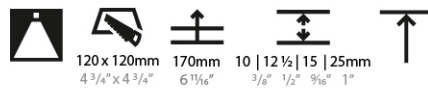

Ceiling Thickness (mm): 10 / 12.5 / 15 / 25
Ceiling Thickness (in): 3/8 or 1/2 or 9/16 or 1

Min. Recessing Depth (mm): 170
Min. Recessing Depth (in): 6 11/16

Light Distribution: Downlight
Weight (kg): 0.705
Weight (lbs): 1.55

Fixture Finish: SSR / BKV / CWI / CRY / HAB / LAG / UFT / ITA / RUA / RUR / MIC / FTG / MYG / TWT / LOD / PUS / FRO / FUP / KIA / POP / BLS / SPG / MEY / GOH / GUM / CHC / COM / ABZ / JAG / OBR / MOS / ROR

Fixture Material: Aluminum Die Cast
Cut-out Measurements: 120mm / 4 3/4" x 120mm / 4 3/4"
Upon Request: Unique Ceiling Thickness

ELECTRICAL

Lamp Type: LED (Zhaga Standard)
Input Wattage (W): 15.5
Total Output Wattage (W): 14.5

Dimming: Tri-Mode (Non-Dimming and Phase Dimming (120Vac only) and 0-10V Dimming)

Driver Included: No
Driver Location: Recessed Housing
Driver Type: Constant Current - Universal
Driver Class: Class 2

Housing: See components
Input Voltage (V): 120 - 277
Constant Current (MA): 500

LED

Number of LEDs: 1
Color Temperature (°K): 2700 / 3000 / 3500 / 4000
Max. Delivered Lumen (lm): 940 / 980 / 1029 / 1050
Nominal Lumen (lm): 1386 / 1438 / 1511 / 1542

CRI: >90 CRI
Efficiency (%): 87.9 / 88.4 / 87.9

Lamp Life (hrs): 50000
Upon Request: RGB-W Tunable White Special Color Temperature Special LED

OPTICAL

Reflector: 20 / 40 / 60
Upon Request: Special Beam Angles

Ratings and Certifications

IP rating: IP20